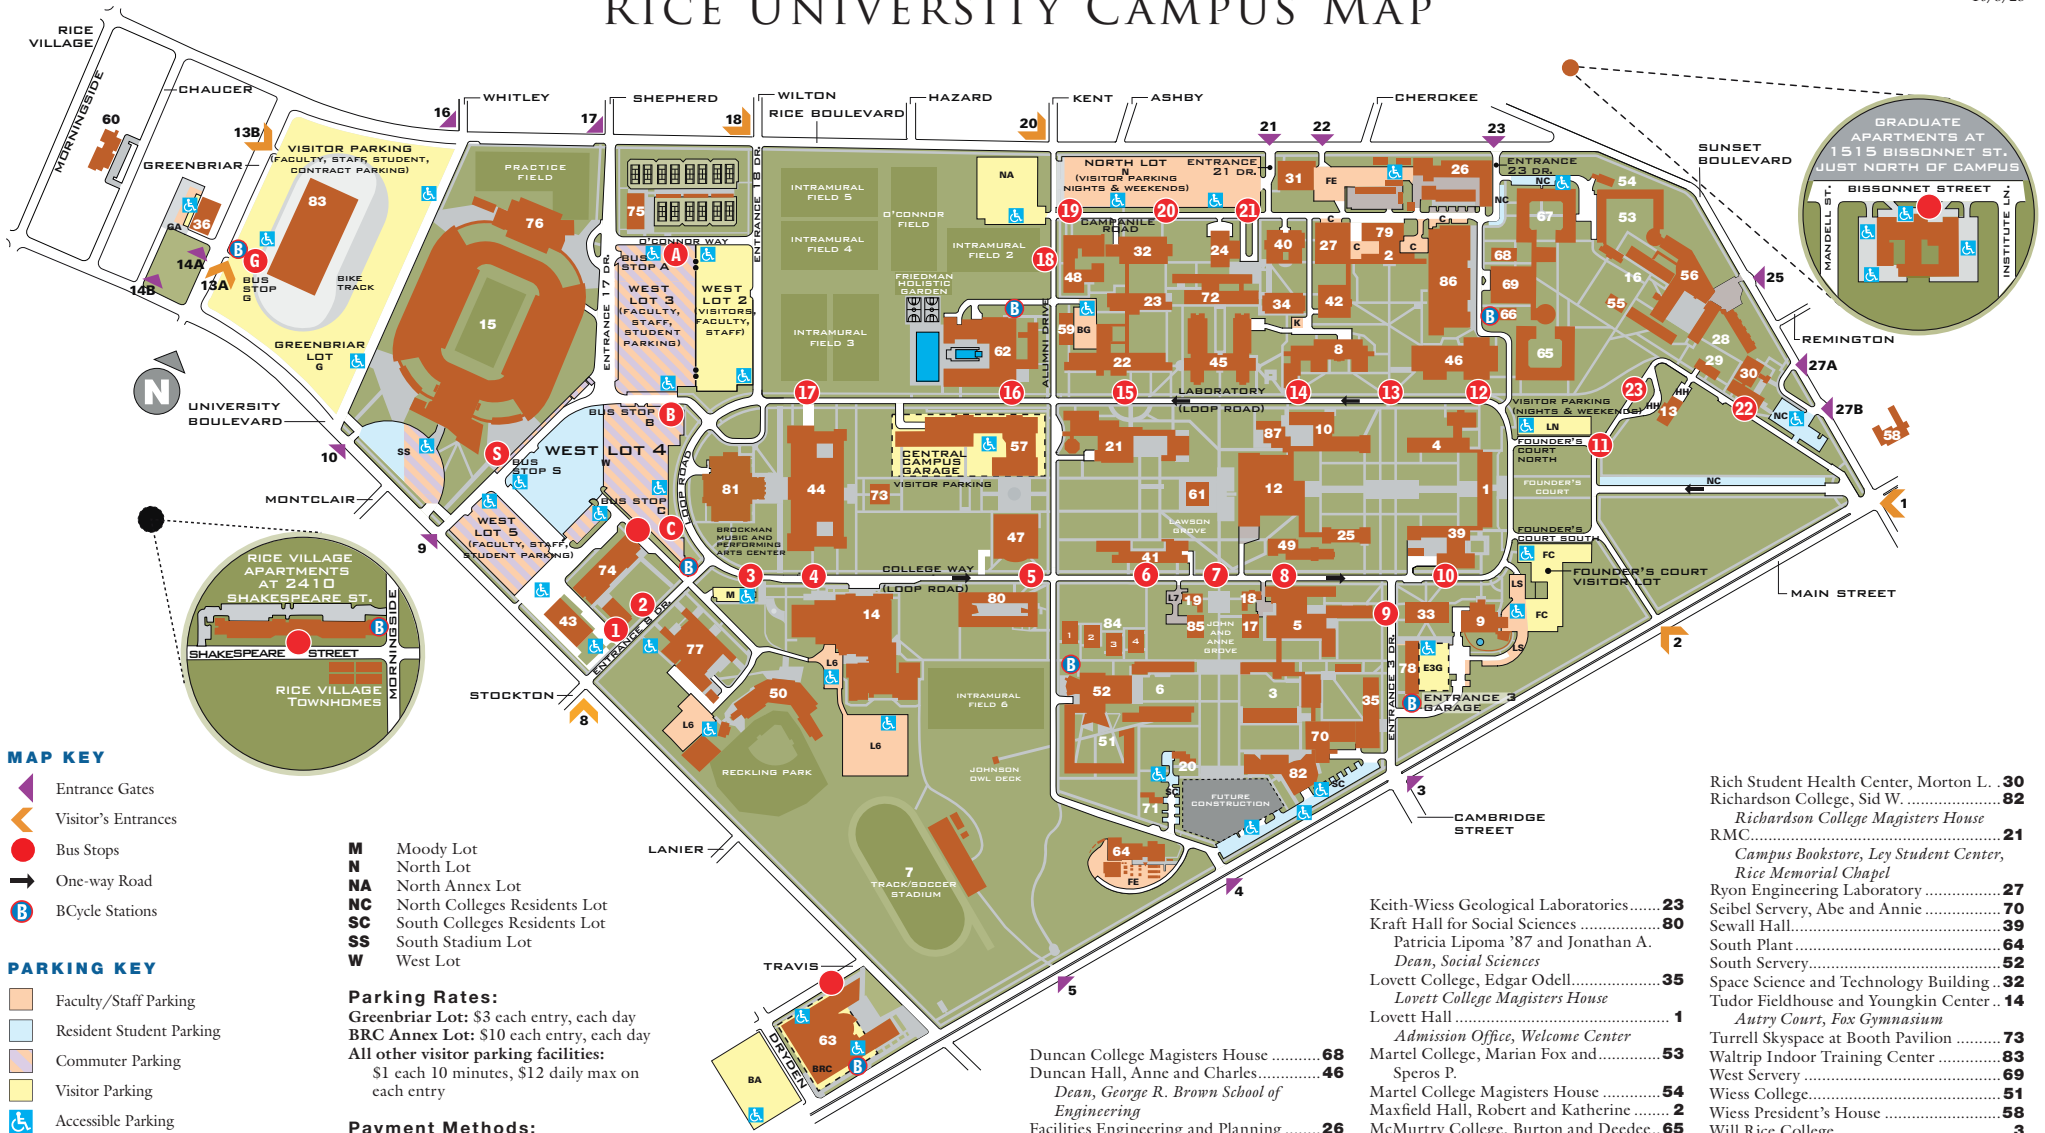

RICE UNIVERSITY CAMPUS MAP

MAP KEY

- Entrance Gates
- Visitor's Entrances
- Bus Stops
- One-way Road
- Bicycle Stations

PARKING KEY

- Faculty/Staff Parking
- Resident Student Parking
- Commuter Parking
- Visitor Parking
- Accessible Parking

Parking Lots:

- BA** BioScience Research Collaborative (BRC) Annex
- BG** Biology-Geology Lot
- BRC** BioScience Research Collaborative Garage
- C** Campanile Lot
- CG** Central Campus Garage
- EG3** Entrance 3 Garage
- FC** Founder's Court Visitor Lot
- FE** Facilities, Engineering and Planning Lot
- G** Greenbriar Lot
- GA** Greenbriar Annex
- HH** Huff House Lot
- K** Keck Lot
- LN** Lovett North Lot
- LS** Lovett South Lot
- L6** Lot Six
- L7** Lot Seven

- M** Moody Lot
- N** North Lot
- NA** North Annex Lot
- NC** North Colleges Residents Lot
- SC** South Colleges Residents Lot
- SS** South Stadium Lot
- W** West Lot

Parking Rates:

Greenbriar Lot: \$3 each entry, each day
BRC Annex Lot: \$10 each entry, each day
All other visitor parking facilities:
 \$1 each 10 minutes, \$12 daily max on each entry

- Rich Student Health Center, Morton L. **30**
- Richardson College, Sid W. **82**
Richardson College Magisters House
- RMC **21**
Campus Bookstore, Ley Student Center, Rice Memorial Chapel
- Ryon Engineering Laboratory **27**
- Seibel Servery, Abe and Annie **70**
- Sewall Hall **39**
- South Plant **64**
- South Servery **52**
- Space Science and Technology Building **32**
- Tudor Fieldhouse and Youngkin Center **14**
Atrium Court, Fox Gymnasium
- Turrell Skyspace at Booth Pavilion **73**
- Waltrip Indoor Training Center **83**
- West Servery **69**
- Wiess College **51**
- Wiess President's House **58**
- Will Rice College **3**
- Will Rice College Magisters House **17**
- Wilson House **71**
Wiess College Magisters